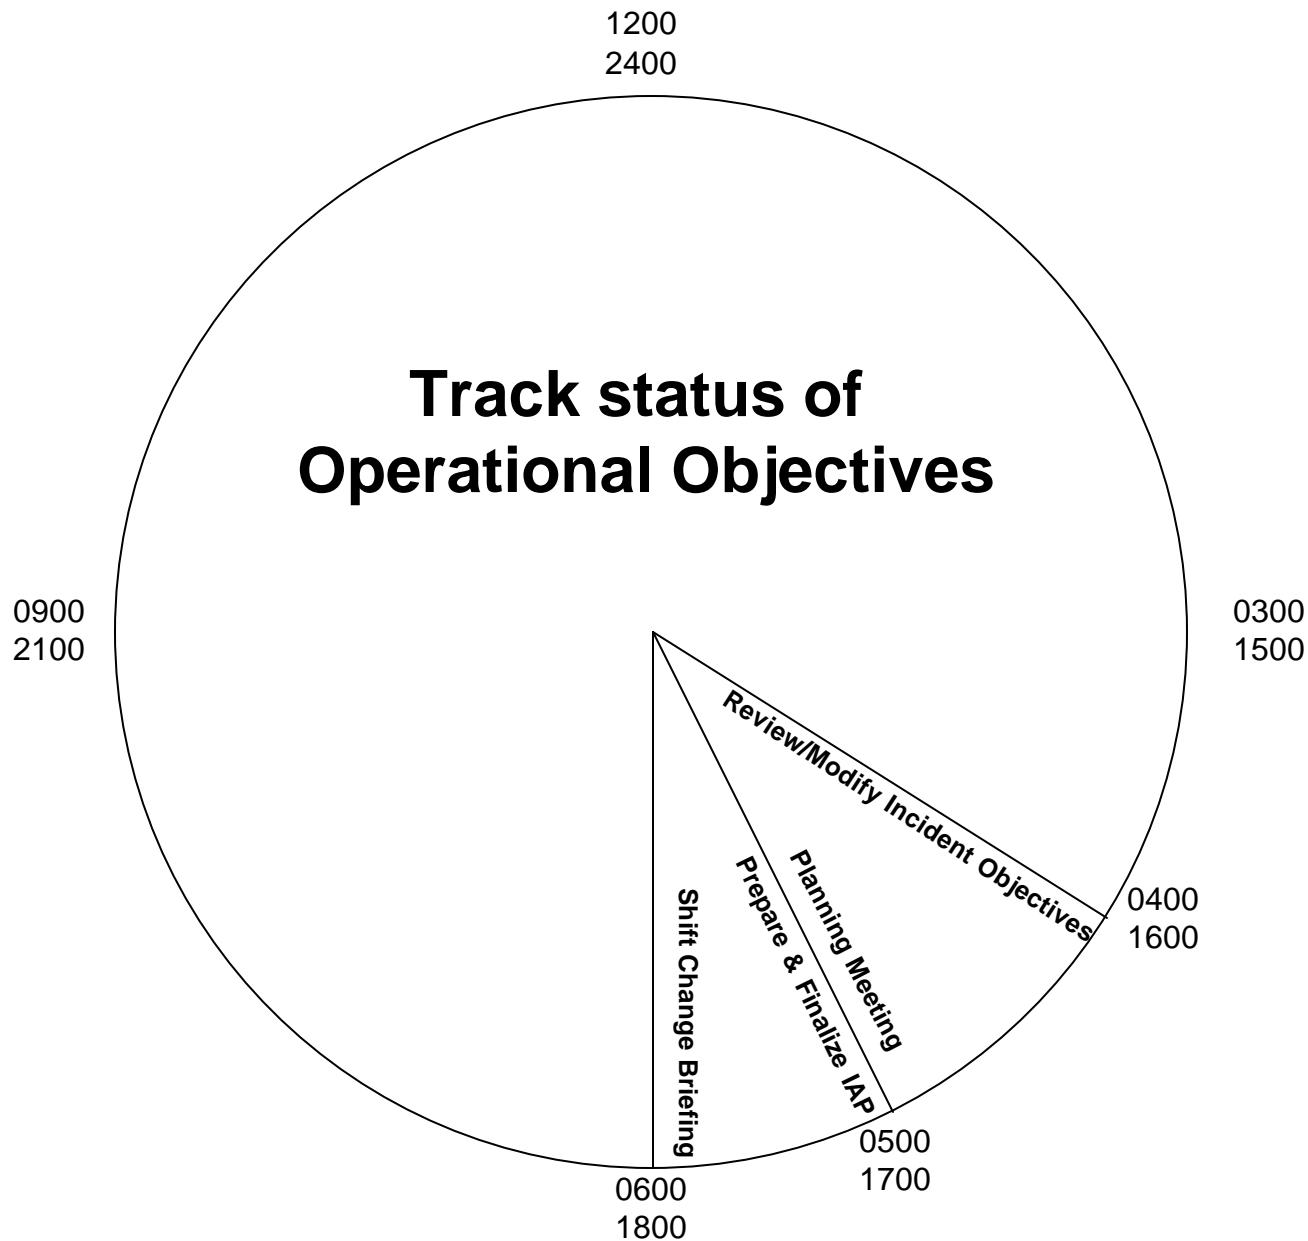

MST ADVANCE ELEMENT

MST

Approved 3/17/99

Incident Command System Organization

MST EXPANDED OPERATIONS SECTION

*Branches are functional.
Divisions are Geographic.*

Emergency Response Team Information Flow

Chain of Command

Planning Process Cycle

Chain of Command